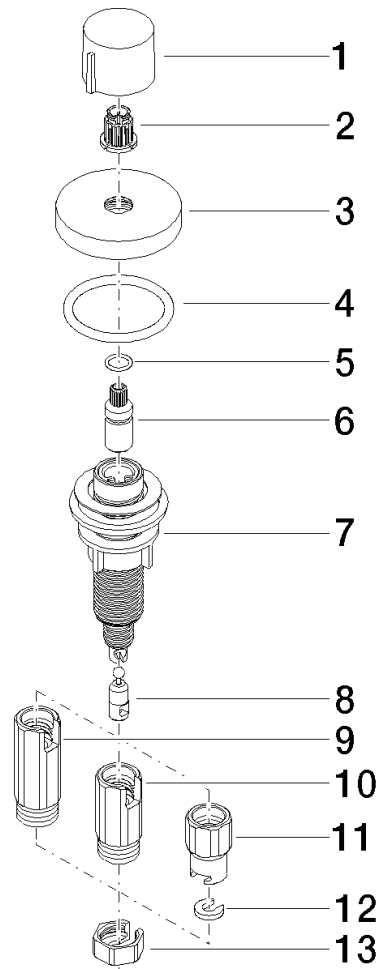

Strainer waste with control handle - Brushed Champagne (22kt Gold)

ELIO

10 710 970

- control for single basin
- including adapter for Bowden cable

Fits ELIO, ENO, MEM, META SQUARE, SYNC, TARA and TARA ULTRA

Fits: ELIO, MEM, TARA, TARA ULTRA, META SQUARE

	Brushed Champagne (22kt Gold)	10 710 970-46
	Chrome	10 710 970-00
	Brushed Platinum	10 710 970-06
	Platinum	10 710 970-08
	Durabrand (23kt Gold)	10 710 970-09
	Dark Chrome	10 710 970-19
	Brushed Durabrand (23kt Gold)	10 710 970-28
	Matte Black	10 710 970-33
	Champagne (22kt Gold)	10 710 970-47
	Brushed Chrome	10 710 970-93
	Brushed Dark Platinum	10 710 970-99

10 710 970

mm [inches]

10 710 970

Parts for other finishes can be found here: [Chrome](#)

Spare parts list

No.	Item Number	Name	Quantity used	Delivery time
1	09 20 97 030-46	handle	1	60
2	90 12 12 002 00 90	fixing cap	1	2
3	09 27 87 006-46	rosette	1	30
4	90 14 10 043 00 90	seal	1	2
5	09 14 10 042 90	seal	1	2
6	09 29 06 087-46	spindle	1	-
Spare part can no longer be ordered, please order the replacement item				
7	04 30 01 029 00 90	adaptor	1	2
8	09 24 03 175 90	adaptor	1	2
9	09 11 10 073-07	connection	1	30
10	09 11 10 074-07	connection	1	30
11	09 11 10 079-07	connection	1	30
12	09 30 11 087 90	disc	1	2
13	09 23 30 024-07	nut	1	30